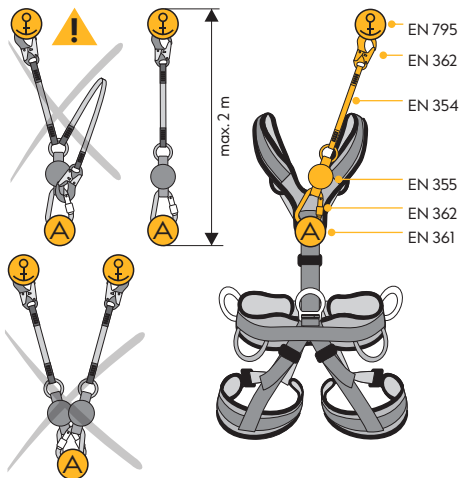

[singingrock.page](https://www.facebook.com/singingrock.page)

[singingrock\\_official](https://www.instagram.com/singingrock_official)

[cm]	[in]	[kN]	type
30-180	12-71	22	

Vyrobeno z: polyamid, polyester. | Made of: polyamid, polyester.