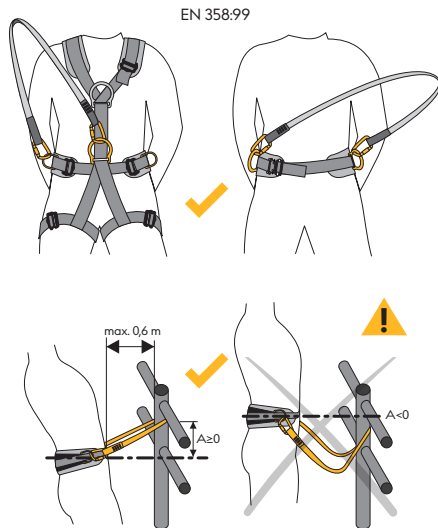

[singingrock.page](https://www.facebook.com/singingrock.page)

[singingrock\\_official](https://www.instagram.com/singingrock_official)

[cm]	[in]	[kN]	type
30-180	12-71	22	

Vyrobeno z: polyamid, polyester. | Made of: polyamid, polyester.