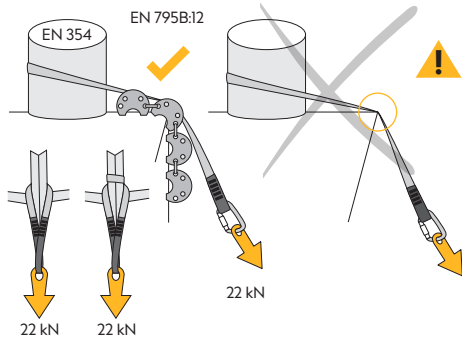

[singingrock.page](https://www.facebook.com/singingrock.page)

[singingrock\\_official](https://www.instagram.com/singingrock_official)

[cm]	[in]	[kN]	type
30-180	12-71	22	

Vyrobeno z: polyamid, polyester. | Made of: polyamid, polyester.